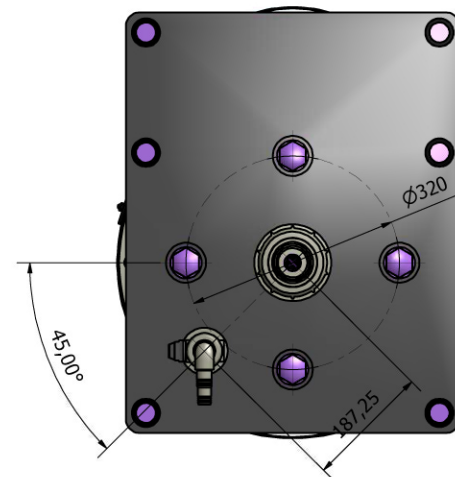

TOP VIEW

DRAWING NAME:

GFN2430C

DRAWING: DIMENSIONS

MODEL# GF Series

DATE: