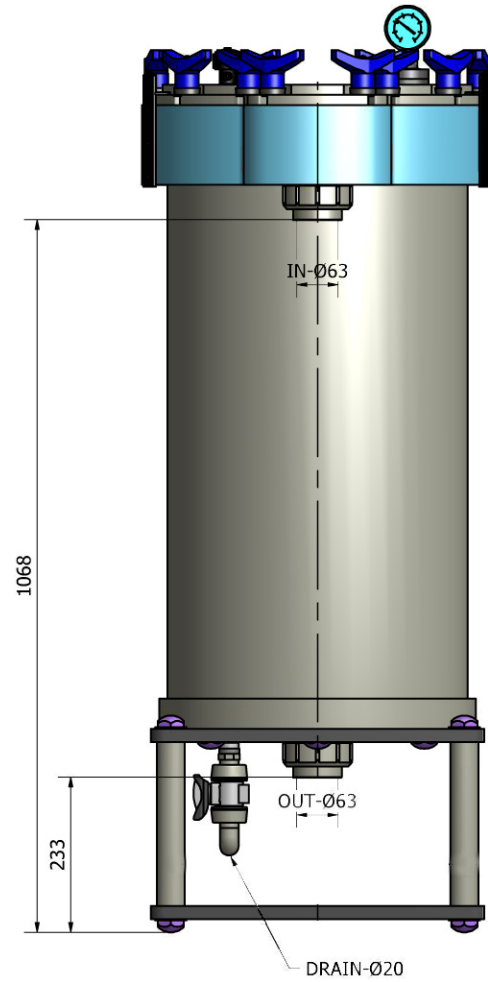

TOP VIEW

DRAWING NAME:

GFN2430C

DRAWING: DIMENSIONS

MODEL# GF Series

DATE: