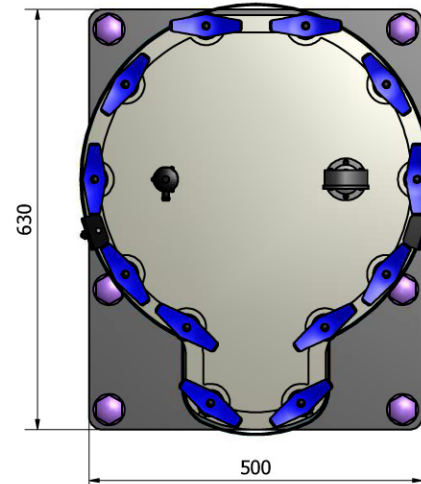

TOP VIEW

DRAWING NAME:

GFN2430C

DRAWING: DIMENSIONS

MODEL# GF Series

DATE: