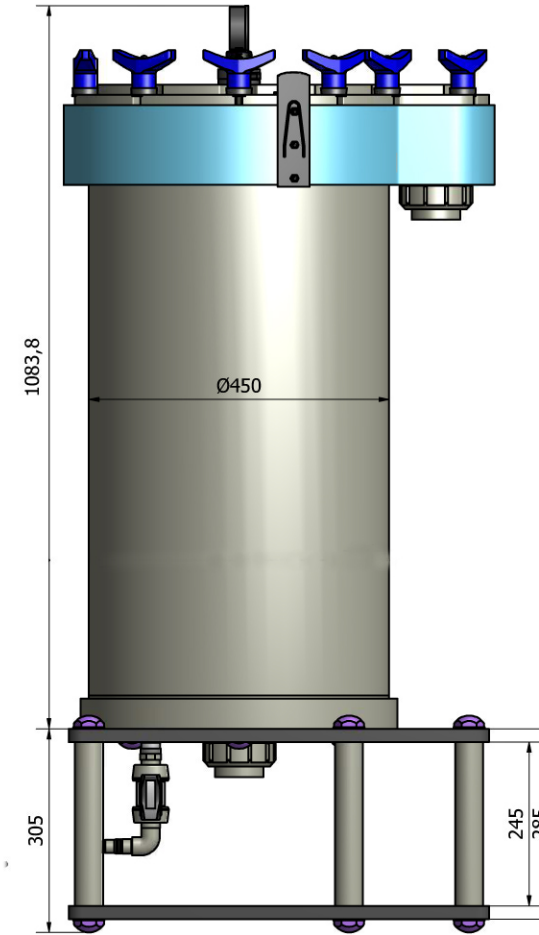

TOP VIEW

DRAWING NAME:

GFN2430C

DRAWING: DIMENSIONS

MODEL# GF Series

DATE: